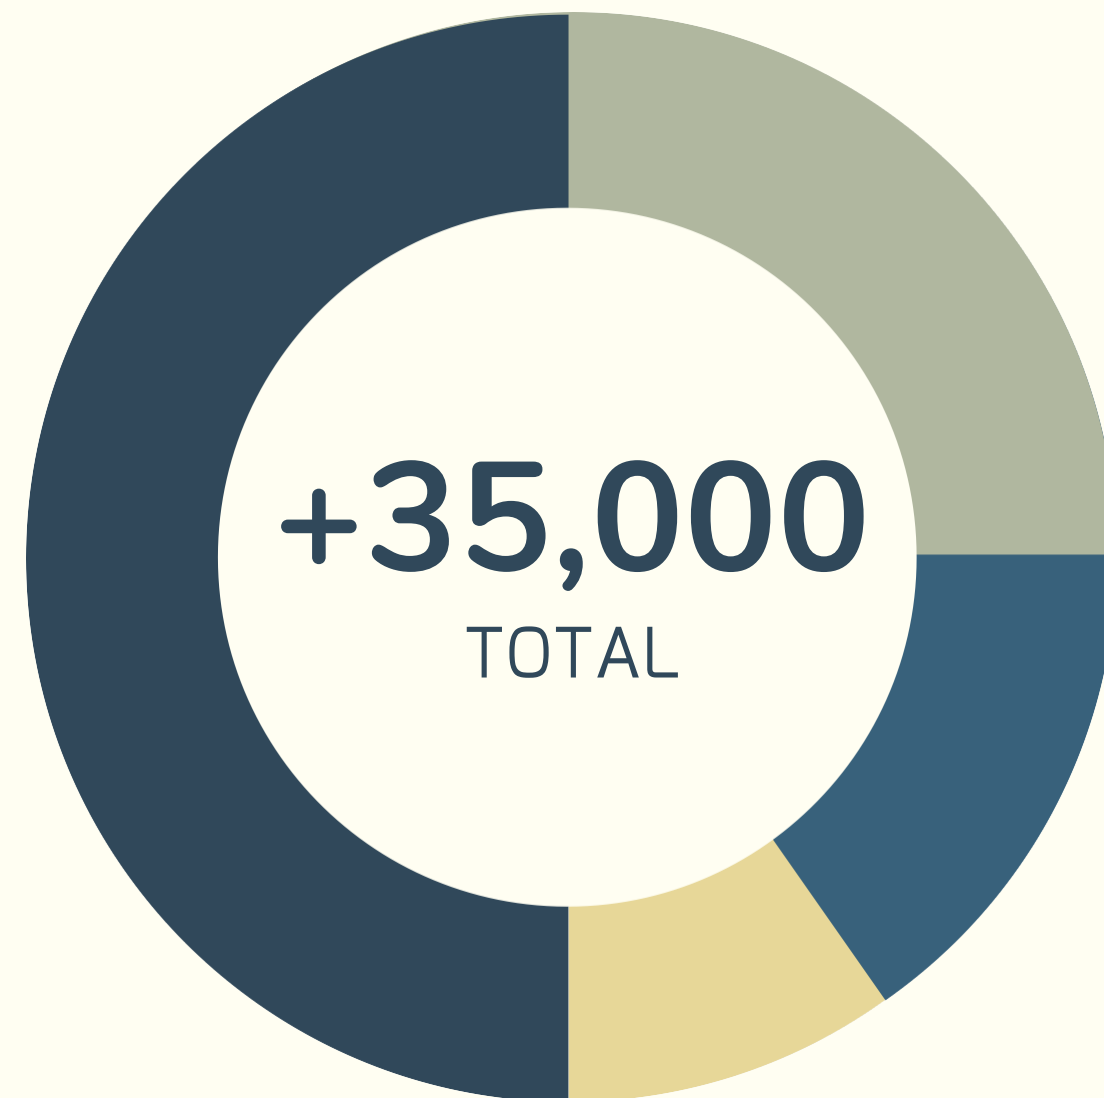

86% Teaching staff and researchers FTE with PhD

+1,700 Technical and Administrative staff

A UNIVERSITY OF
EUROPEAN DIMENSION
UNIVERSITY OF PORTO

STUDENTS

+35,000

18% OF WHICH ARE INTERNATIONALS
(INCLUDING MOBILITY)

STUDENTS

UNIVERSITY OF PORTO

+15,700

Bachelor's Degree Students (1st cycle)

+5,500

Integrated Master's Degree Students (1st and 2nd cycle)

+9,500

Master's Degree Students (2nd cycle)