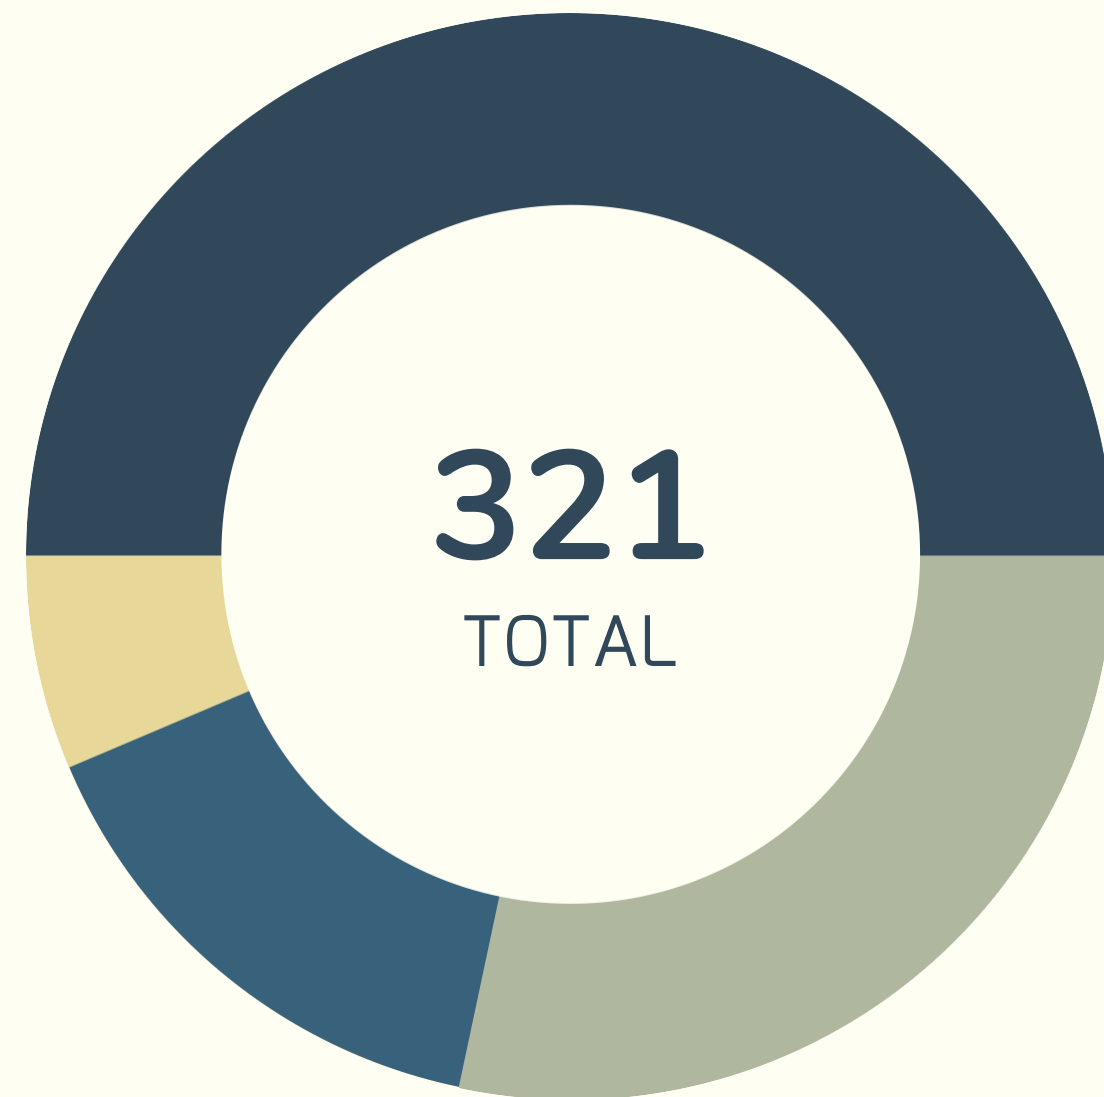

TRAINING PROGRAMMES

UNIVERSITY OF PORTO

52

Bachelor's Degrees (1st cycle)

6

Integrated Master's Degrees (1st and 2nd cycle)

170

Master's Degrees (2nd cycle)

93

Doctorates (3rd cycle)