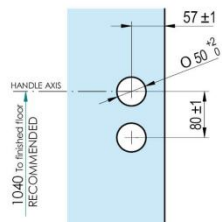

-Notch Dimensions DIN 18101

Keyless Campus - Solution for every door

SALTO wall readers + SALTO Door

Controllers enable the expansion of SALTO access control benefits to all those doors where a stand alone electronic lock cannot be fitted i.e. **barriers, turnstiles, elevators, mechanical doors** etc, or where control must be boosted by on-line real-time access control.