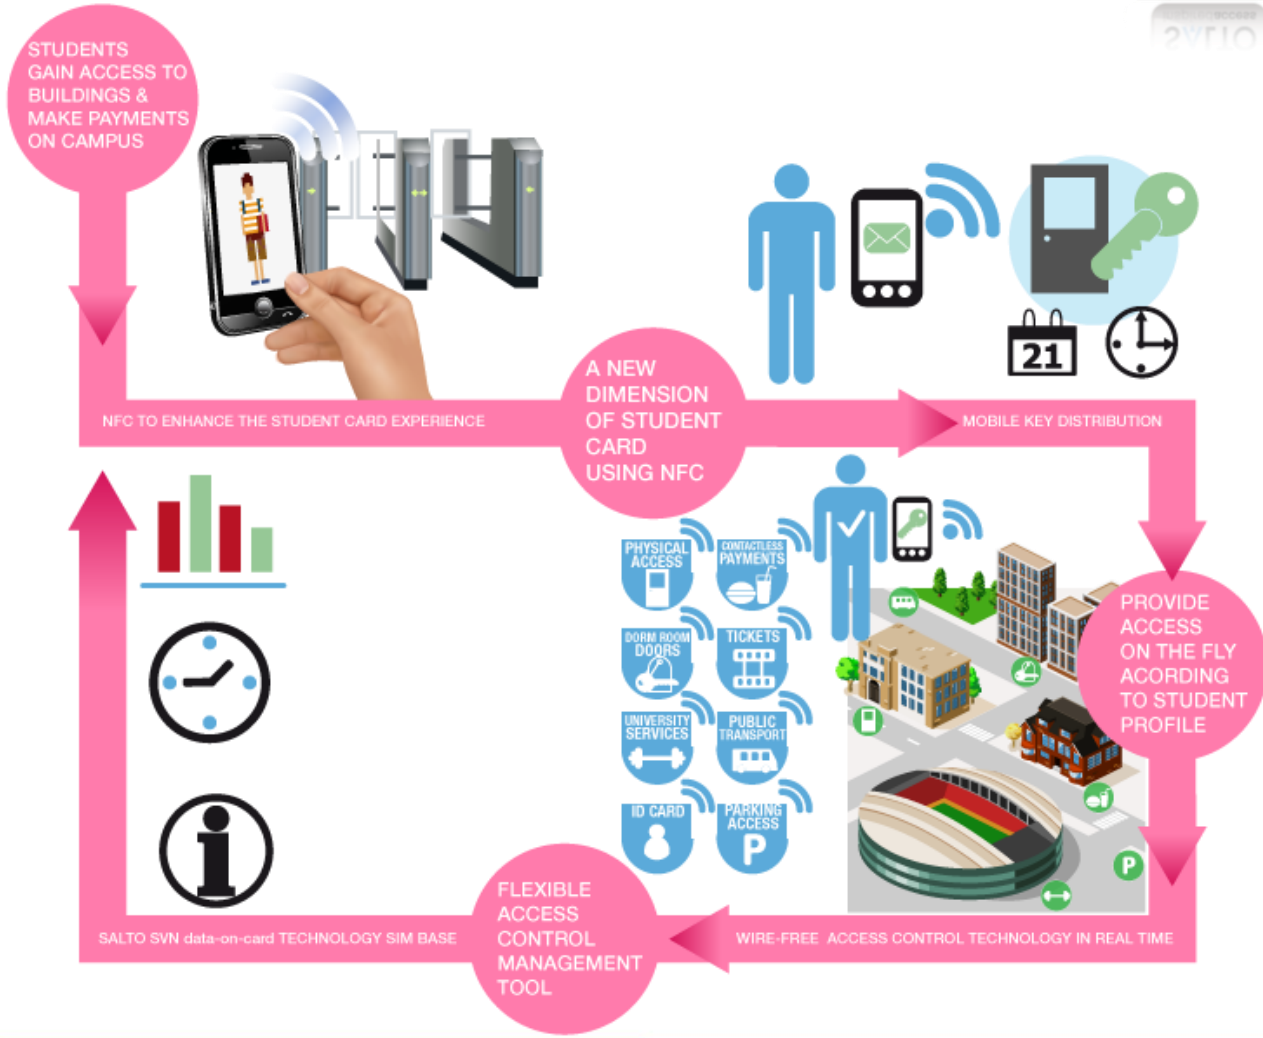

New AElement RFID Lock

Keyless Campus - Solution for every door

The **SALTO** range of electronic **GEO** cylinders is fully integrated with the XS4 platform

Whatever your access control needs, SALTO electronic cylinders provide an ultra modern solution that will compliment any type of door wherever they are used.

Multi-application

SMART CARD

USER Card - Campus Card

Integration with security platforms

The access control system integrated in the security management system, being a part of complete security platform.

Data-on-SIM Card [NFC.mp4](#)

MOBILE KEY
real-time ACCESS
as the
VALUE-ADD
of NFC-enabled
standard Mobile
solution by SALTO.

info@salto

SALTO
inspiredaccess

THANK YOU

AGNIESZKA FILIPOWICZ
Business Developer Manager
Eastern Europe