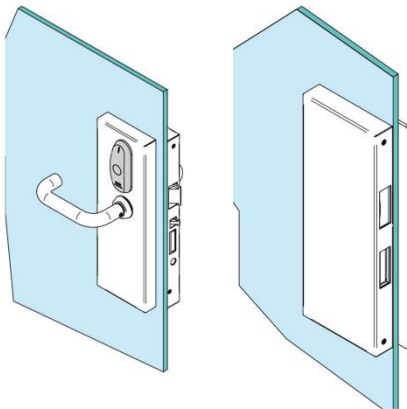

Keyless Campus - Solution for every door

The XS4 glass door lock has been specially designed for use on the most standard glass doors. Its steel body is stylish and modern and its unique 'sandwich body' construction makes it easy to install – without having to replace the door.

-Notch Dimensions DIN 18101