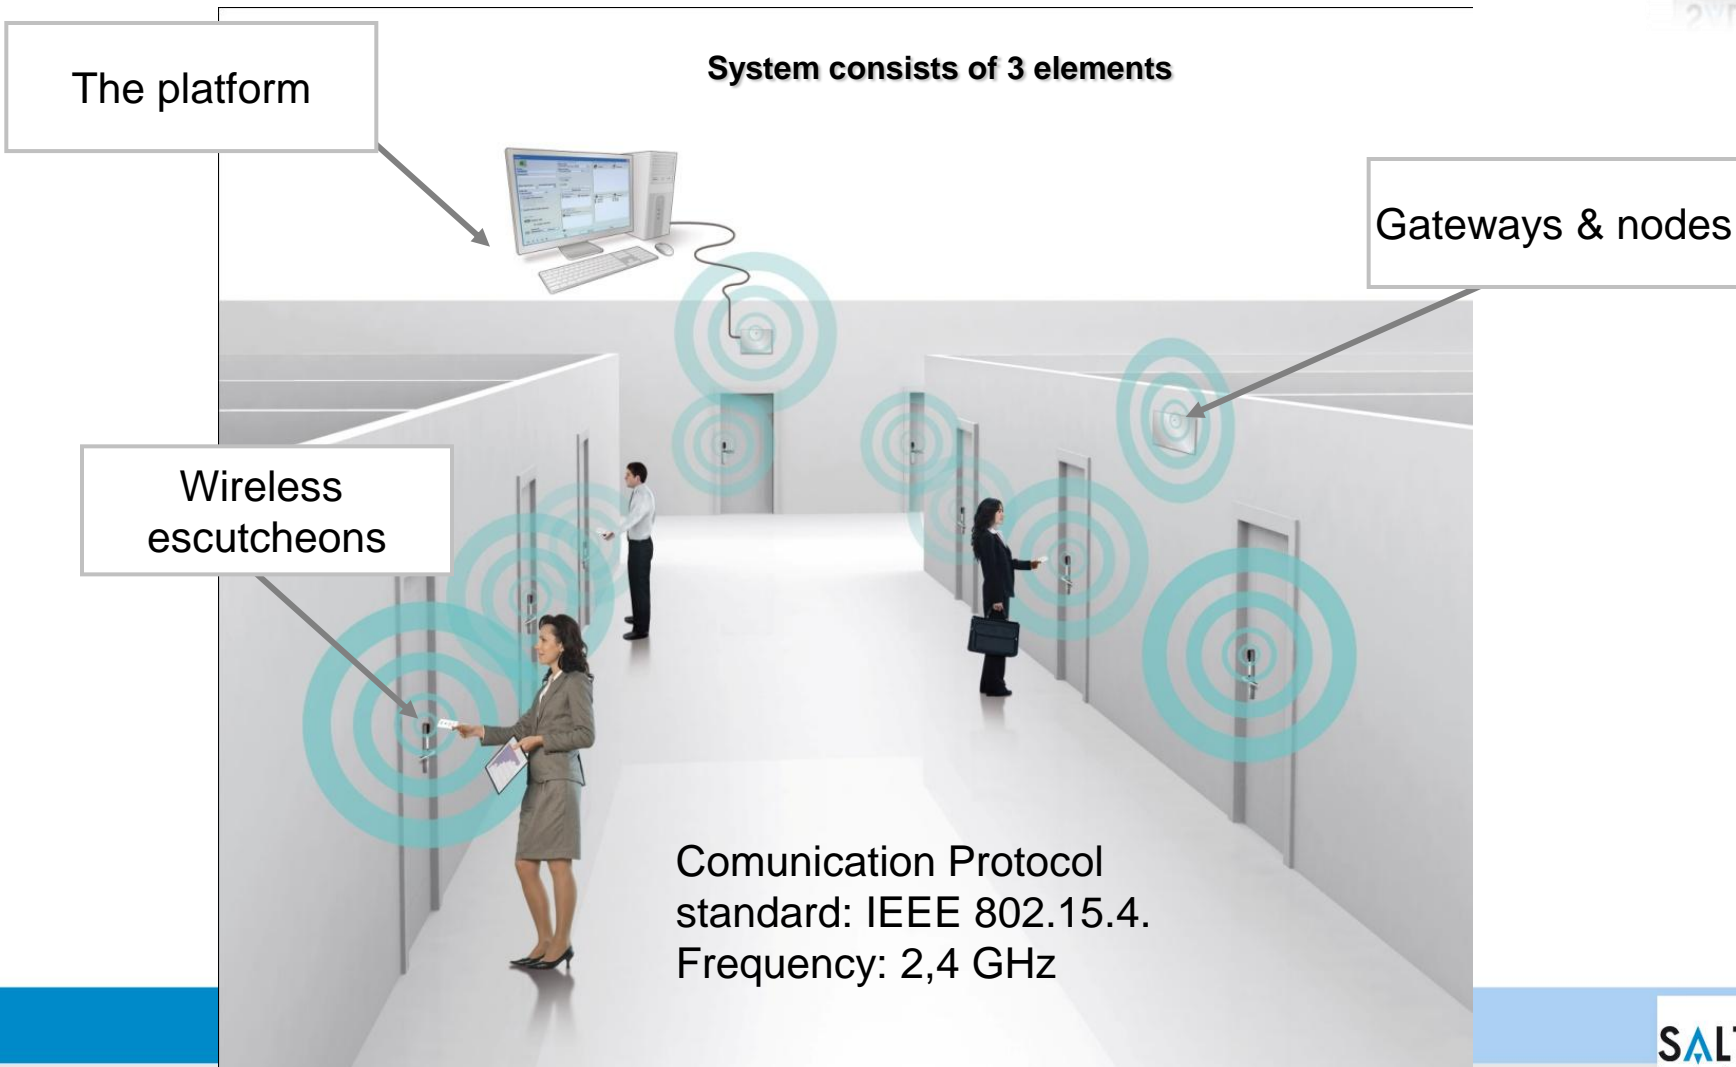

Simple installation and future proof

Now
imagine...

SALTO Wireless real-time access control

_ideal complement to *SALTO Virtual Network*

SALTO wireless system - on-line real-time battery powered system that use the radio frequency technology to communicate in real-time with the central computer

SALTO Wireless real-time access control

_ideal complement to *SALTO Virtual Network*

SALTO Wireless real-time access control

_ideal complement to *SALTO Virtual Network*

With a single click of a mouse you can:

- Configure or make changes to the electronic escutcheons network
- Delete users remotely
- Check the electronic escutcheons network for maintenance
- Have a real door control.
- Alarms
- Track users around the Building.