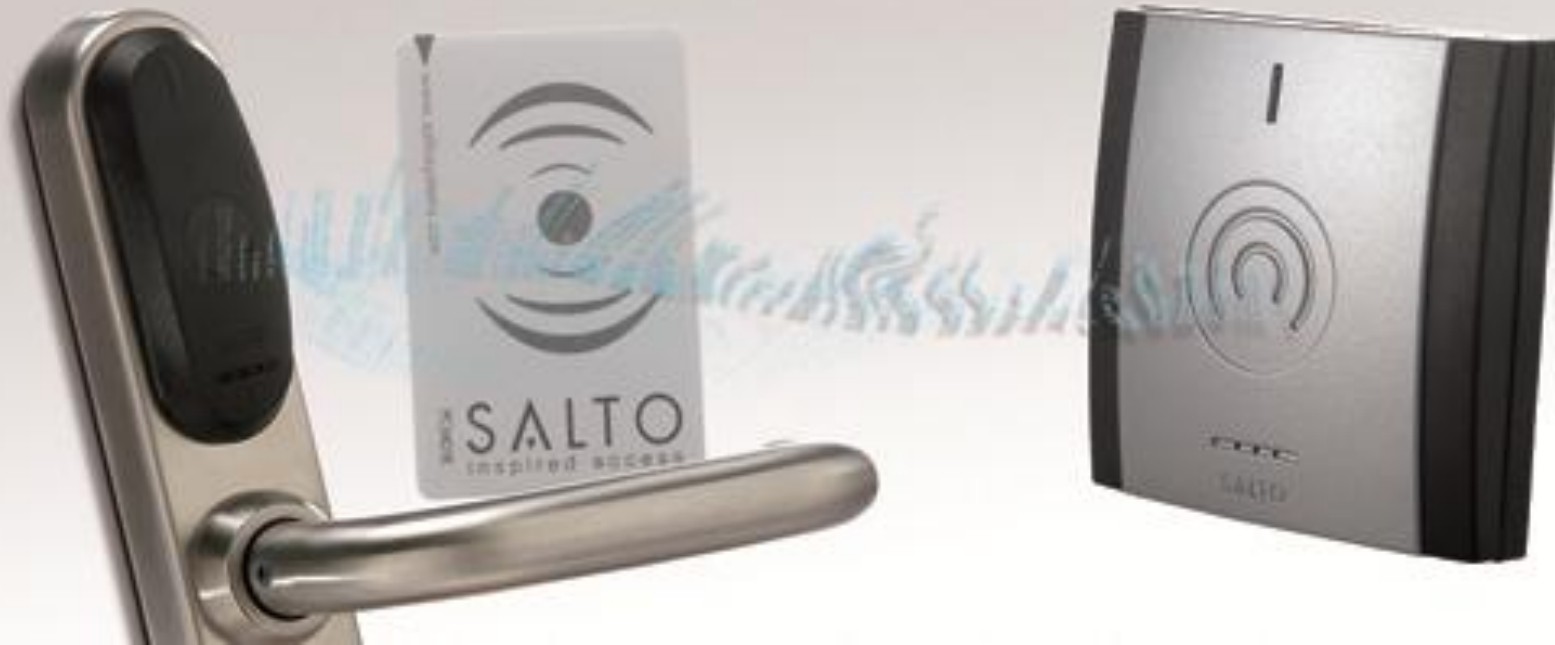

How can
we do it...

Access control/ card world evolution

Mechanical Key

1970

Punch Cards

1982 1986

Chip

1990 1992

Data on card

2001 2011

Wired Readers
- Mag stripe / Wiegand

Stand alone locks

MIFARE
- RFID

Wireless On-line

Wirefree networked access control

Data-on-card technology - SALTO Virtual Network or SVN.

SALTO Virtual Network

***95% of what you get from
a wired online system..
..at the cost of a stand
alone system***

***SALTO Wire-free networked
access control system***

Using the **distributed intelligence** both in the escutcheon / electronic cylinder and in the key card to allow users to manage their access control requirements in a secure way.